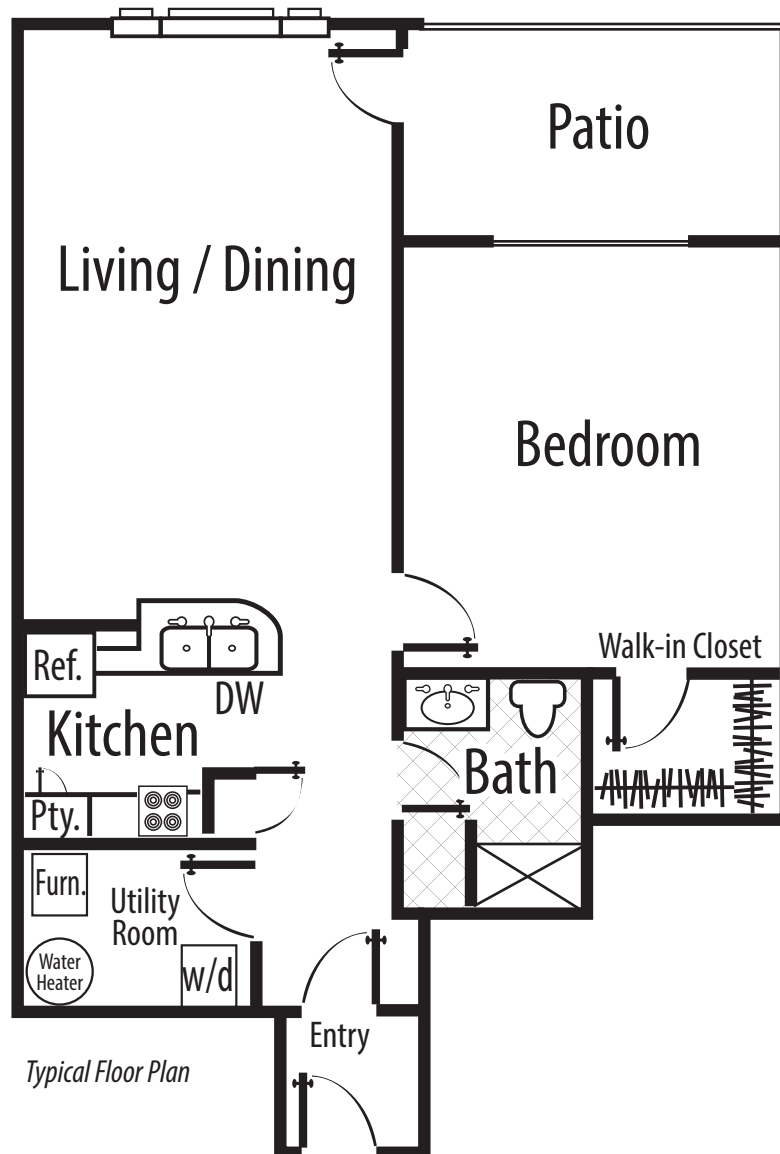

One Bedroom Floor Plans

The Towers

One-Bedroom | 737 square feet | \$2950 (With Patio \$3050)

Includes one meal a day & weekly housekeeping

Typical Floor Plan

One Bedroom Floor Plans

The Towers

One-Bedroom Suite | 1064 square feet | \$3450

Includes one meal a day & weekly housekeeping

Two Bedroom Floor Plans

The Towers

Two-Bedroom | 985 square feet | \$3600 (With patio \$3700)

Includes one meal a day & weekly housekeeping

Typical Floor Plan