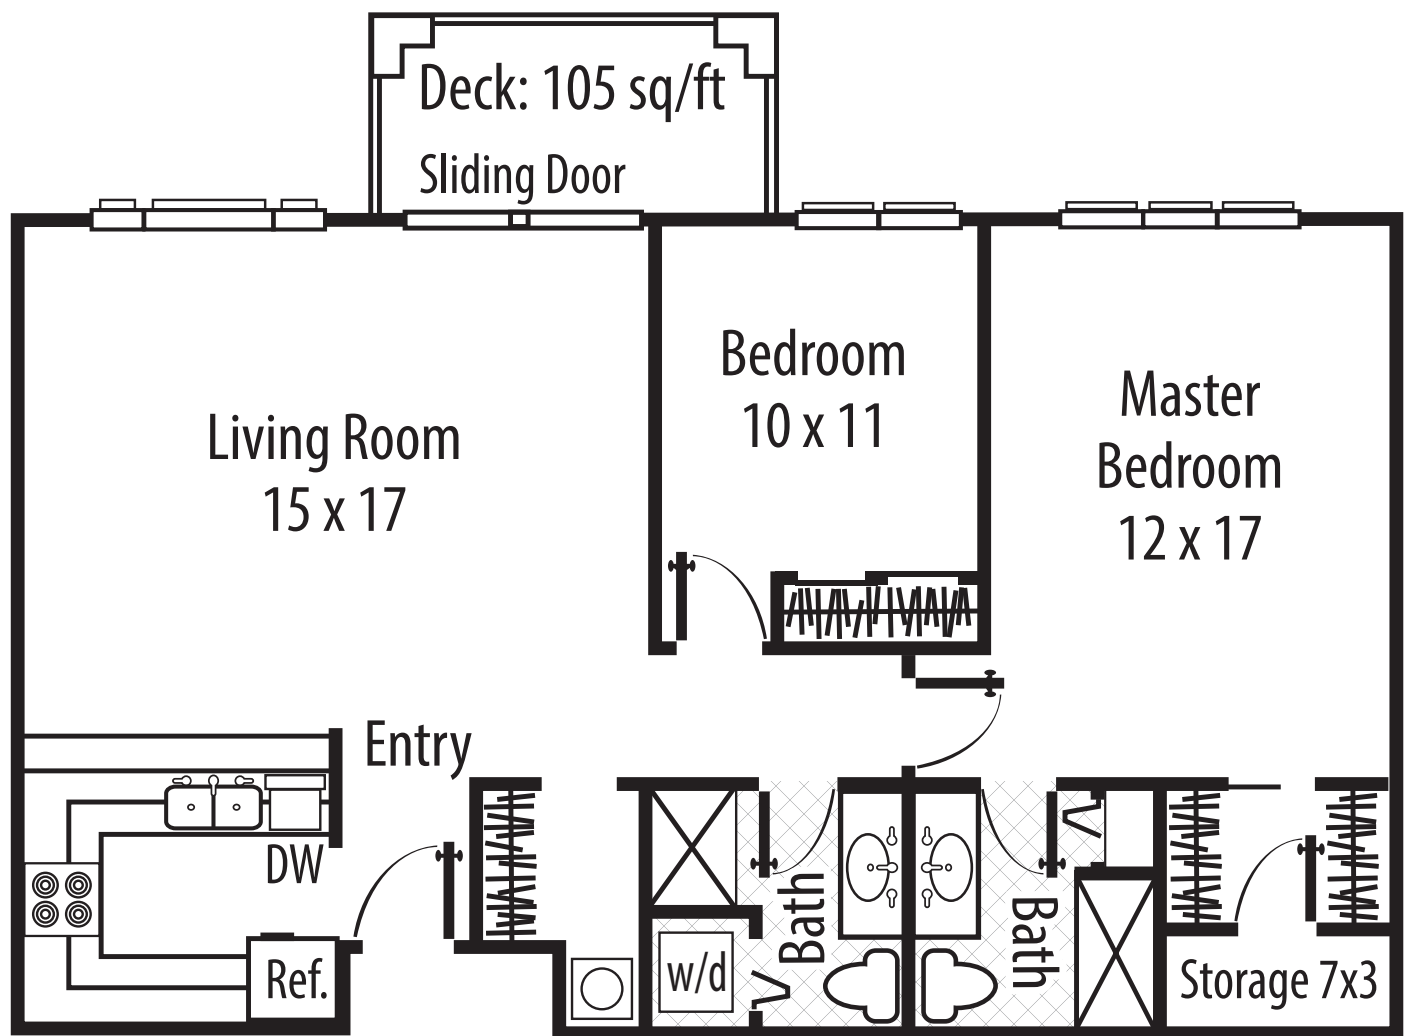

One Bedroom Floor Plans

The Towers

One-Bedroom | 737 square feet | \$2750 (With Patio \$2850)

Includes one meal a day & weekly housekeeping

Typical Floor Plan

One Bedroom Floor Plans

The Towers

One-Bedroom Suite | 1064 square feet | \$3250

Includes one meal a day & weekly housekeeping

Two Bedroom Floor Plans

The Towers

Two-Bedroom | 985 square feet | \$3400 (With patio \$3500)

Includes one meal a day & weekly housekeeping

Typical Floor Plan