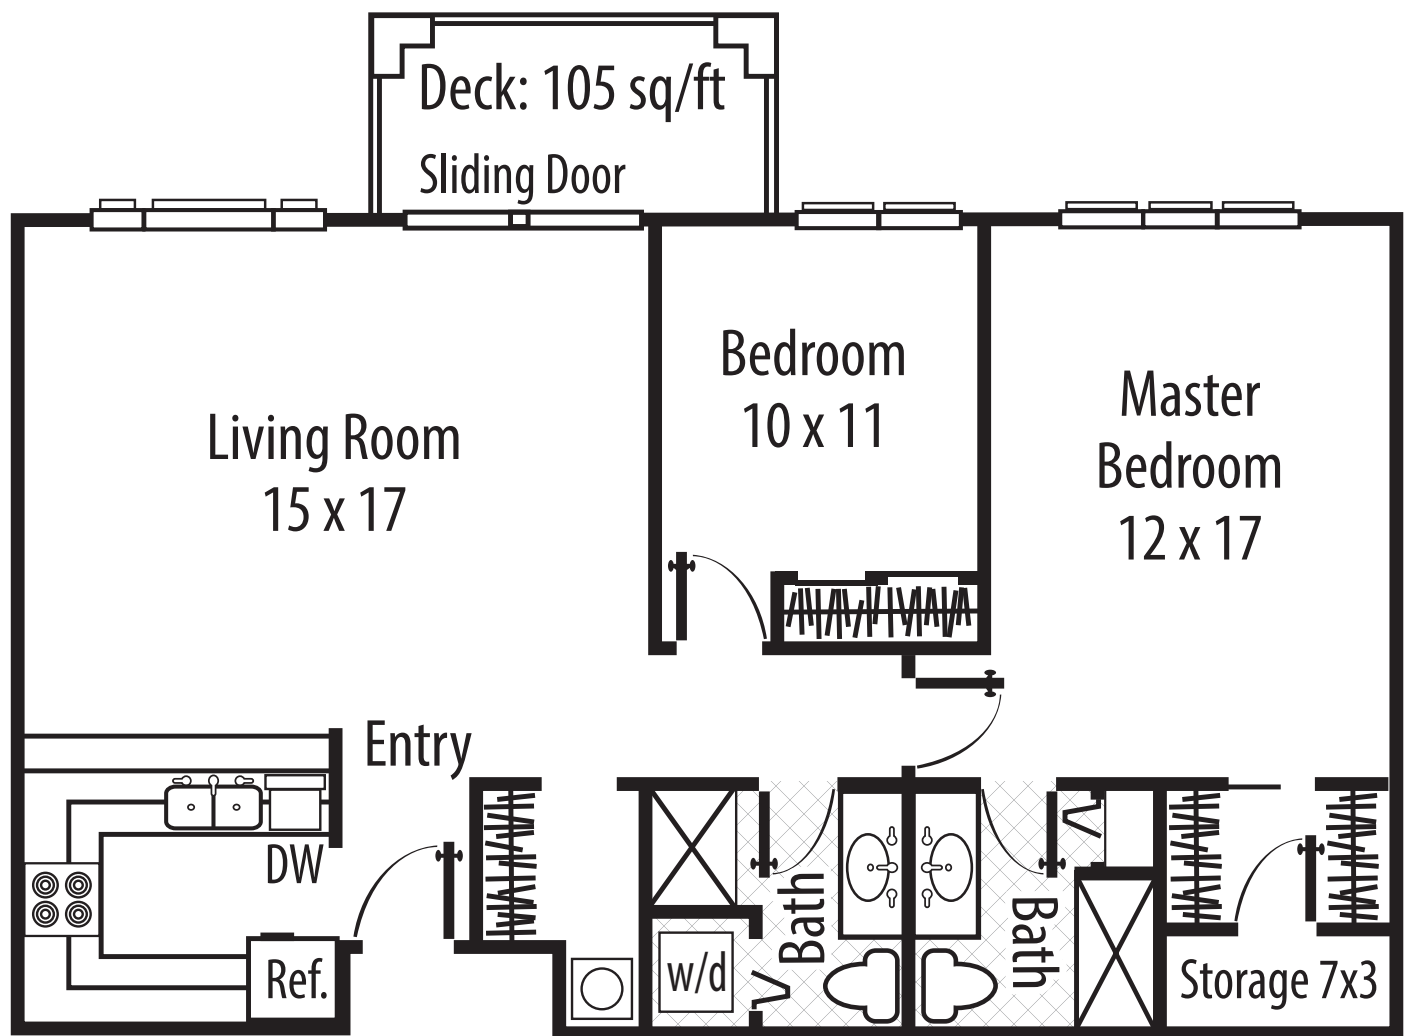

One Bedroom Floor Plans

The Towers

One-Bedroom | 737 square feet | \$2950 (With Patio \$3050)

Includes one meal a day & weekly housekeeping

Typical Floor Plan

One Bedroom Floor Plans

The Towers

One-Bedroom Suite | 1064 square feet | \$3450

Includes one meal a day & weekly housekeeping

Two Bedroom Floor Plans

The Towers

Two-Bedroom | 985 square feet | \$3600 (With patio \$3700)

Includes one meal a day & weekly housekeeping

Typical Floor Plan