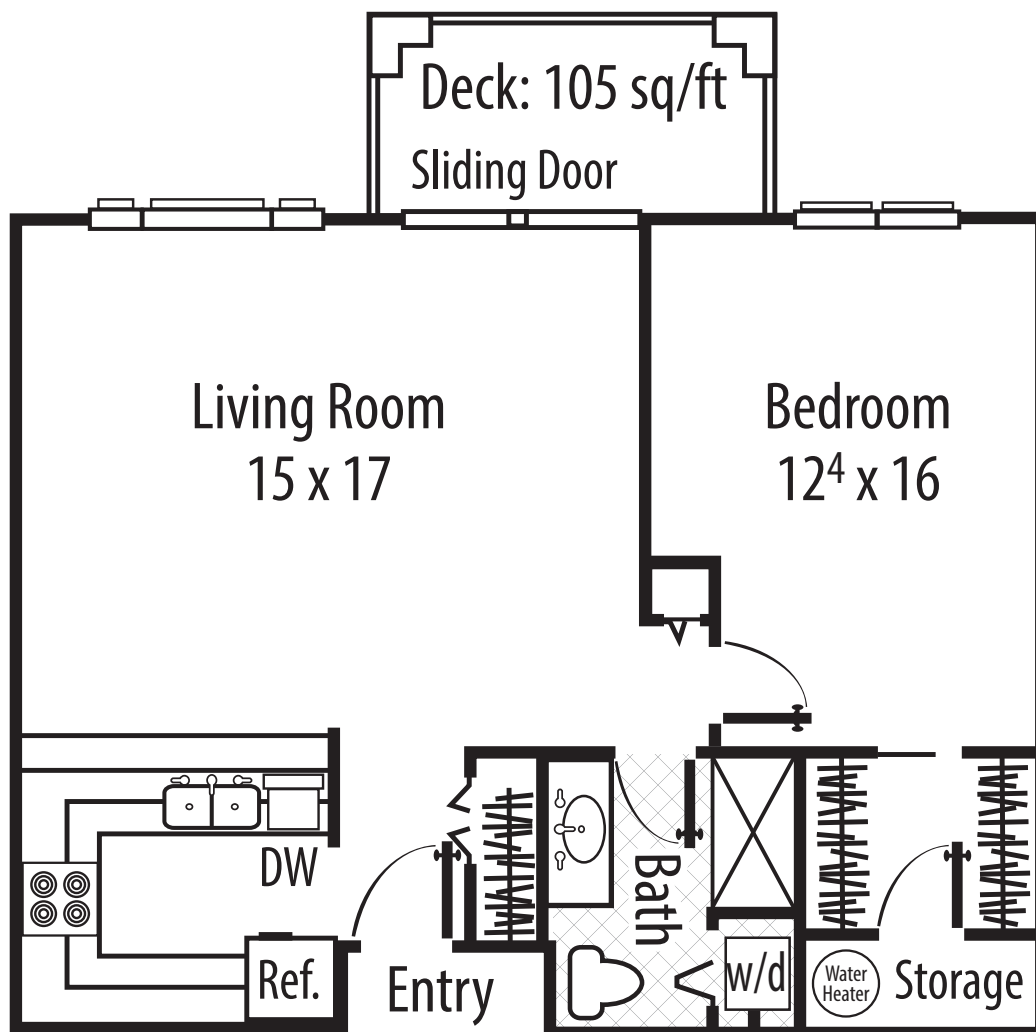

One Bedroom Floor Plans

The Towers

One-Bedroom | 737 square feet | \$2950 (With Patio \$3050)

Includes one meal a day & weekly housekeeping

Typical Floor Plan

One Bedroom Floor Plans

The Towers

One-Bedroom Suite | 1064 square feet | \$3450

Includes one meal a day & weekly housekeeping

Two Bedroom Floor Plans

The Towers

Two-Bedroom | 985 square feet | \$3600 (With patio \$3700)

Includes one meal a day & weekly housekeeping

Typical Floor Plan