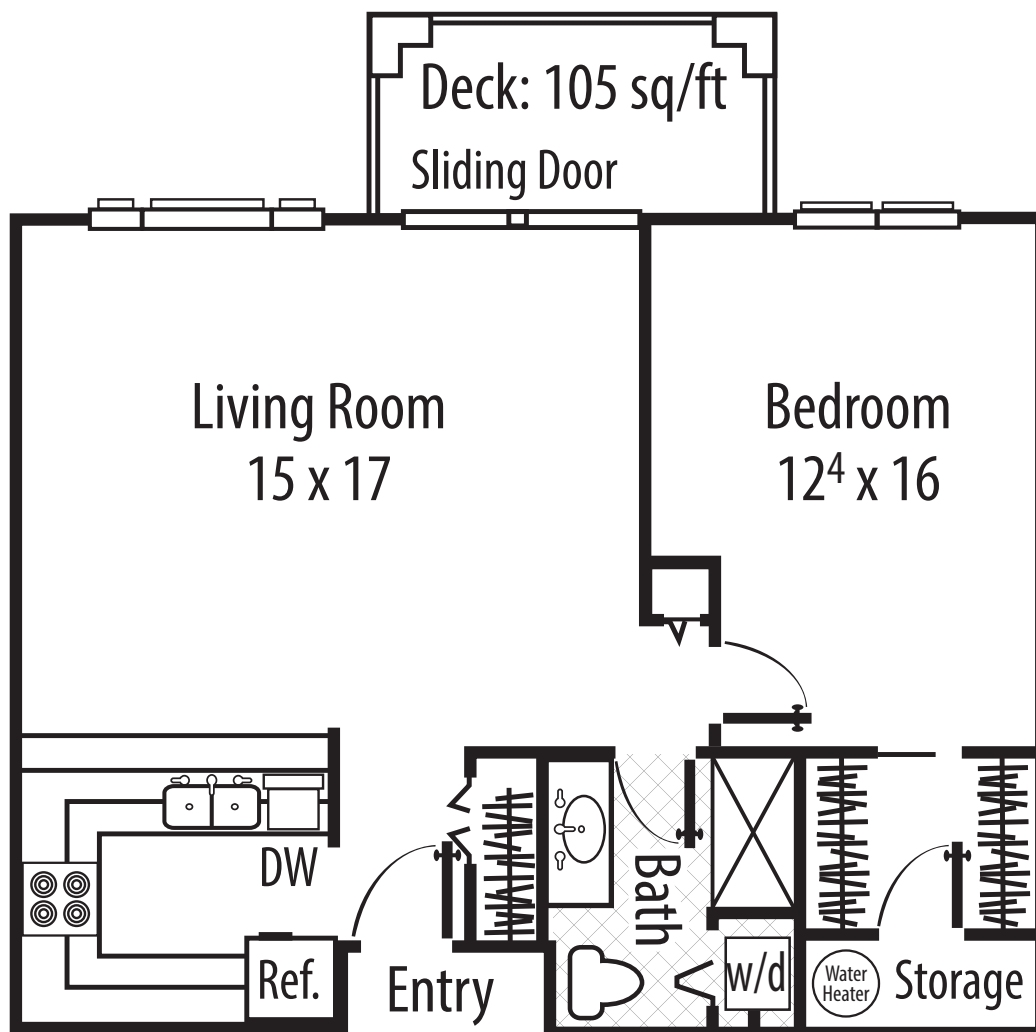

One Bedroom Floor Plans

The Towers

One-Bedroom | 737 square feet | \$2750 (With Patio \$2850)

Includes one meal a day & weekly housekeeping

Typical Floor Plan

One Bedroom Floor Plans

The Towers

One-Bedroom Suite | 1064 square feet | \$3250

Includes one meal a day & weekly housekeeping

Two Bedroom Floor Plans

The Towers

Two-Bedroom | 985 square feet | \$3400 (With patio \$3500)

Includes one meal a day & weekly housekeeping

Typical Floor Plan