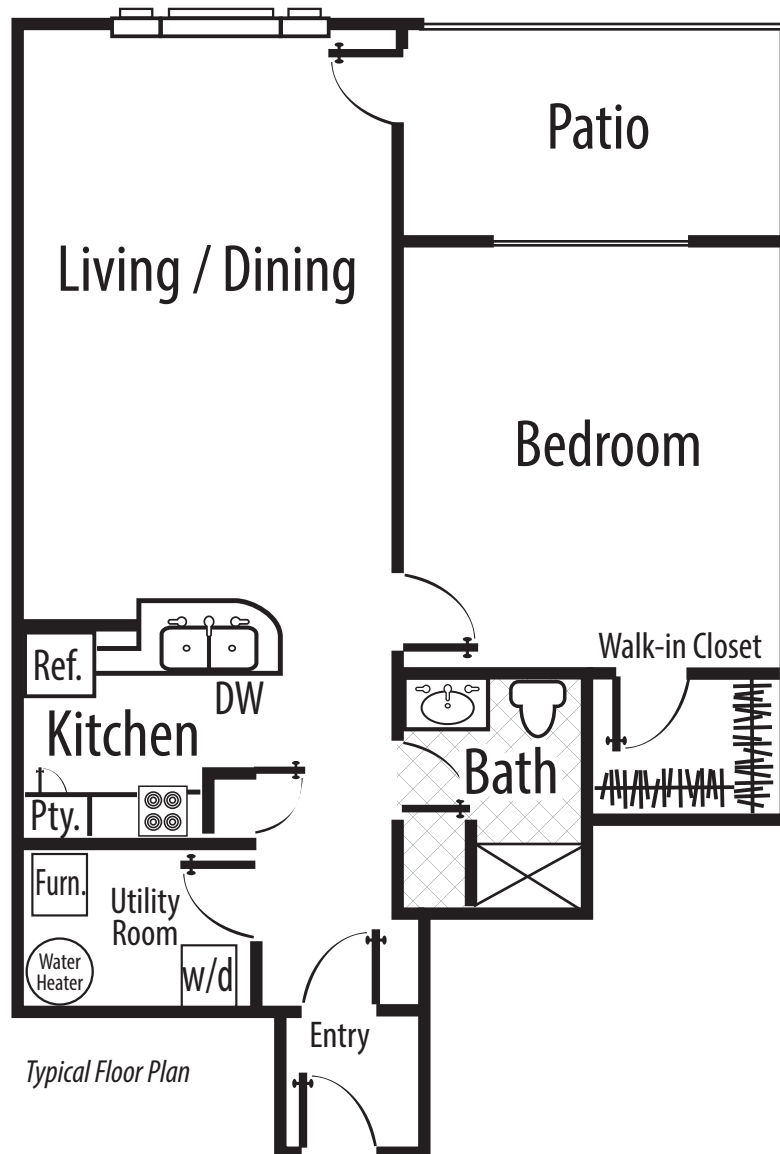

One Bedroom Floor Plans

The Towers

One-Bedroom | 737 square feet | \$2750 (With Patio \$2850)

Includes one meal a day & weekly housekeeping

Typical Floor Plan

One Bedroom Floor Plans

The Towers

One-Bedroom Suite | 1064 square feet | \$3250

Includes one meal a day & weekly housekeeping

Two Bedroom Floor Plans

The Towers

Two-Bedroom | 985 square feet | \$3400 (With patio \$3500)

Includes one meal a day & weekly housekeeping

Typical Floor Plan