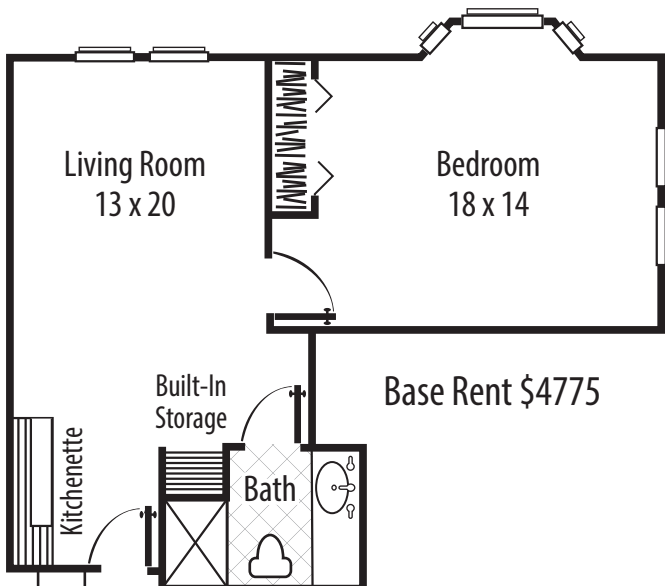

## The Fountains: Assisted Living

The Fountains: Assisted Living  
Studio Apartment | 364 square feet

Base Rent \$3850

The Fountains: Assisted Living  
Courtyard One-Bedroom | 513 square feet

Base Rent \$4525

The Fountains: Assisted Living  
Corner One-Bedroom | 712 square feet

Base Rent \$4775