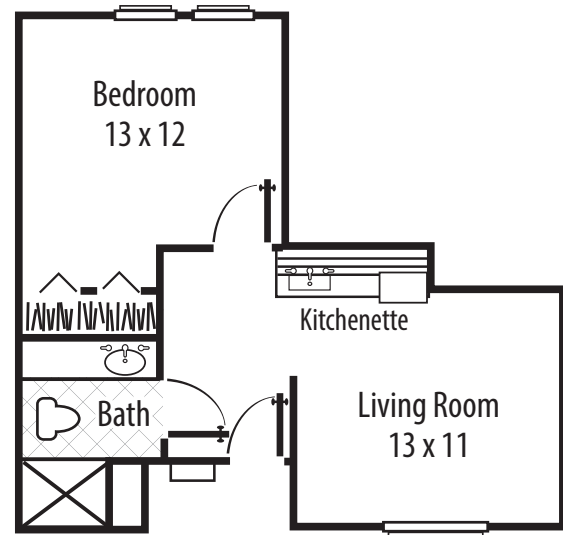

## The Fountains: Assisted Living

The Fountains: Assisted Living  
Studio Apartment | 364 square feet

Base Rent \$3850

The Fountains: Assisted Living  
Courtyard One-Bedroom | 513 square feet

Base Rent \$4525

The Fountains: Assisted Living  
Corner One-Bedroom | 712 square feet

Base Rent \$4775