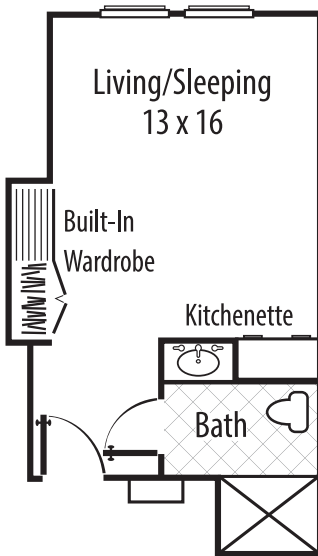

The Fountains: Assisted Living

The Fountains: Assisted Living
Studio Apartment | 364 square feet

Base Rent \$3700

The Fountains: Assisted Living
Courtyard One-Bedroom | 513 square feet

Base Rent \$4350

The Fountains: Assisted Living
Corner One-Bedroom | 712 square feet