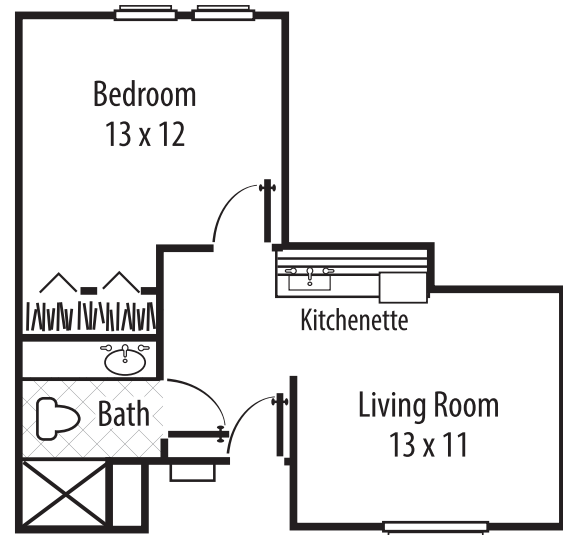

The Fountains: Assisted Living

The Fountains: Assisted Living
Studio Apartment | 364 square feet

Base Rent \$3700

The Fountains: Assisted Living
Courtyard One-Bedroom | 513 square feet

Base Rent \$4350

The Fountains: Assisted Living
Corner One-Bedroom | 712 square feet