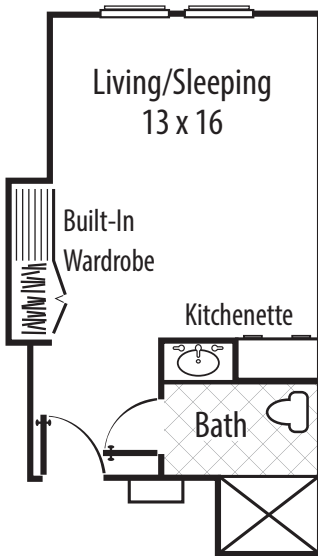

## The Fountains: Assisted Living

The Fountains: Assisted Living  
Studio Apartment | 364 square feet

Base Rent \$3850

The Fountains: Assisted Living  
Courtyard One-Bedroom | 513 square feet

Base Rent \$4525

The Fountains: Assisted Living  
Corner One-Bedroom | 712 square feet

Base Rent \$4775