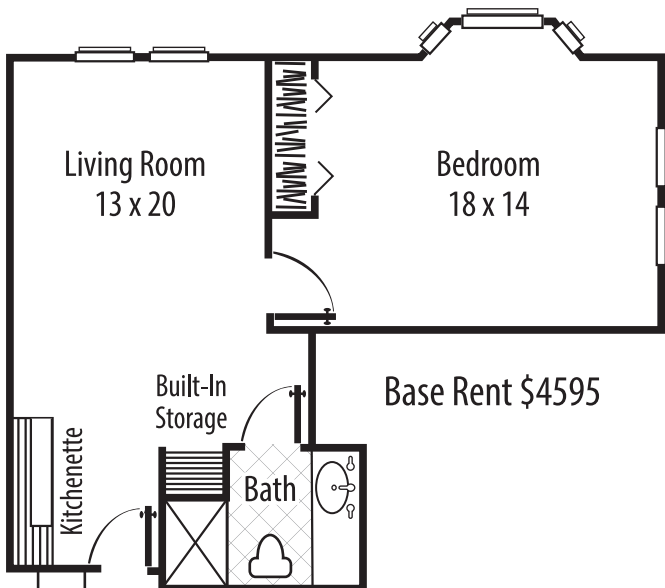

The Fountains: Assisted Living

The Fountains: Assisted Living
Studio Apartment | 364 square feet

Base Rent \$3700

The Fountains: Assisted Living
Courtyard One-Bedroom | 513 square feet

Base Rent \$4350

The Fountains: Assisted Living
Corner One-Bedroom | 712 square feet

Base Rent \$4595

Pricing for Levels of Care

Level 1.....	\$600
Level 2.....	\$900
Level 3.....	\$1,200
Level 4.....	\$1,500
Level 5.....	\$1,800
Level 6.....	\$2,000

Effective: August 2017